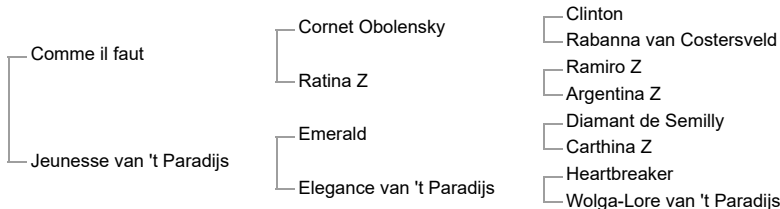

Carioca Pommex Z

chestnut mare
2024-01-27, Z

Sire:

COMME IL FAUT (Westf, 2005, bay stallion by Cornet Obolensky) Approved For: Hann, Holst, KWPN, OS, SF, Westf, Z **Level 1.65m** - Marcus Ehning (DEU) and 6 wins - 40 placings @ 1.60m 1st CSI5* GCT/GCL Chantilly (FRA) (**1.60m**); 1st CSI5* GCL Play off Prague (CZE) (**1.60m**);

Sire of: **CHECKER 47 - Level 1.65m** - €2,283,206, **CHIC CHIC - Level 1.60m** - €398,159,

CARLA NRW - Level 1.60m - €372,592

1st dam:

JEUNESSE VAN 'T PARADIJS (BWP, 2009, chestnut mare by Emerald) 4 placings @ **Level 1.60m** - Lorenzo de Luca (ITA) and 3 placings @ 1.55m 6th CSI5* GCT/GCL Paris (FRA) (**1.60m**); 7th CSI5* GCT/GCL Berlin (GER) (**1.60m**); 4th CSI5* GCT/GCL Shanghai (CHN) (**1.55m**);