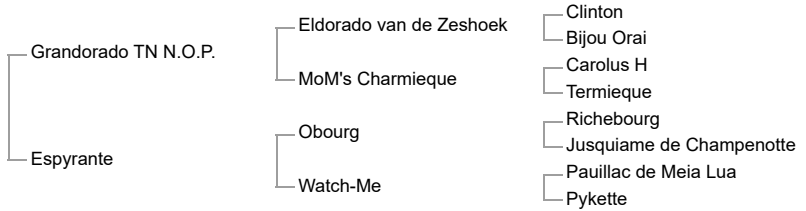

## Galileo Pommex Z

bay stallion  
2024-03-24, Z

### Sire:

**GRANDORADO TN N.O.P.** (KWPN, 2011, bay stallion by Eldorado van de Zeshoek) Approved For: AES, Hann, Holst, ISH, KWPN, OS, SF, Z 1 win - 12 placings @ **Level 1.60m** - Willem Greve (NLD) and 4 wins - 11 placings @ 1.55m 1st CSIO5\*-NC EUD1 Rotterdam (NED) (**1.60m**);