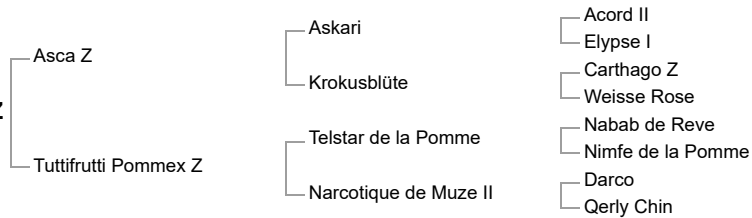

AQUAZZURA POMMEX Z

Aquazzura Pommex Z
grey mare
2019-04-19, Z

Sire:

ASCA Z (Holst, 2003, grey stallion by Askari) Approved For: Holst, SI, Z **ISJ Level 1.60** with Christian Ahlmann (DEU) 1st CSIO5* 2013 - Nations Cup Calgary, Spruce Meadows (CAN) (**1.60m**); 8th CSI5* Stockholm (SWE) (**1.60m**); 3rd CSI3* Kapellen (BEL) (**1.55m**); ..ETC

1st dam:

Tuttifrutti Pommex Z (Z, 2015, bay mare by Telstar de la Pomme)
Aquazzura Pommex Z (Z, 2019, grey mare by Asca Z)

2nd dam:

NARCOTIQUE DE MUZE II (sBs, 1997, bay mare by Darco) **ISJ level 1.60m** with Eric Lamaze (CAN) 3rd CSI4* 2007 - GP Charlotte (USA) (**1.60m**); 4th CSI4*-W 2008 Class 123 Toronto (CAN) (**1.50m**); 1st CSI2* 2008 - Grand Prix Wellington (USA) (**1.45m**); ...ETC